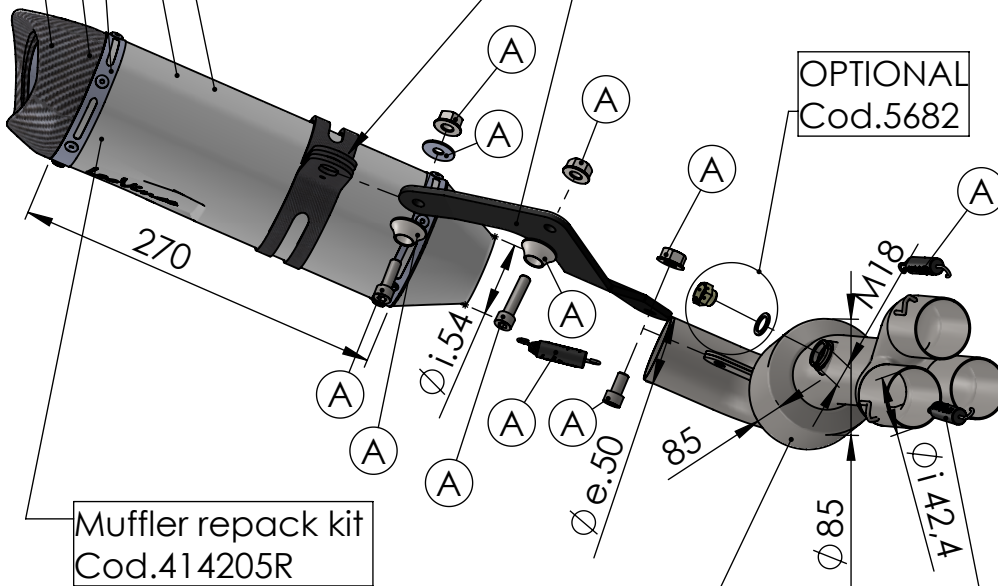

Carbon end cap set
Cod.308266701R

S.s. End cap set
Cod.3014228701R

Belts and rivets kit
Cod.0814228003R

Muffler Kit
Cod.3014228482R

Outer sleeve replacement kit
Cod.088406004R

Bushing kit
Cod.204870R

Flange kit
Cod.204448R

Header pipes kit
Cod. 3014032206R

Carbon muffler clamp
Cod.307572505R

Muffler bracket
Cod.3014228561R

OPTIONAL
Cod.5682