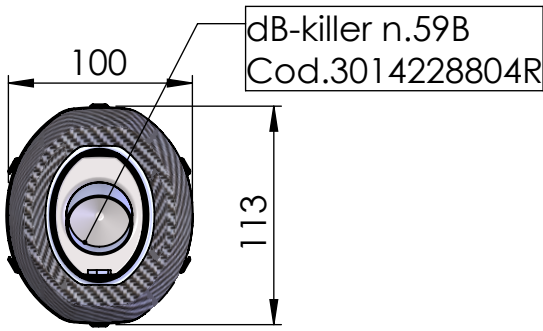

**BUSHER STAINLESS S.
COD.204870R**

**FLANGE STAINLESS S.
COD.204448R**

Carbon end cap set
Cod.308266701R

S.s. End cap set
Cod.3014228701R

Belts and rivets kit
Cod.0814228003R

Muffler Kit
Cod.3014228482R

Outer sleeve replacement kit
Cod.088406004R

Spring and rubber replacement kit
Cod.303949001R

ART. 14228E - SPARE PARTS

YAMAHA MT09/SP - MT09 TRACER/GT - XSR900

(A) FITTING KIT Cod. 3014228601R