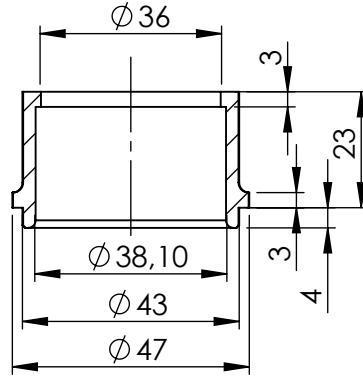

**BUSHER STAINLESS S.
COD.204870R**

**FLANGE STAINLESS S.
COD.204448R**