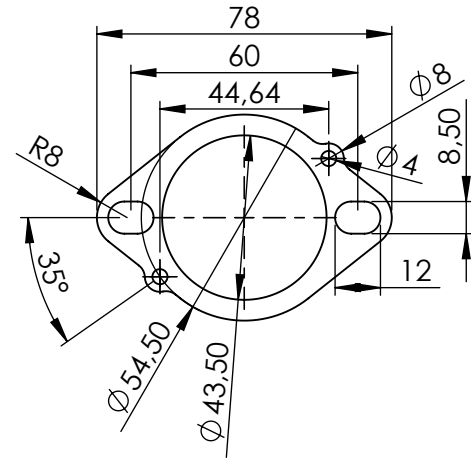

**BUSHER STAINLESS S.
COD.204870R**

**FLANGE STAINLESS S.
COD.204448R**

Carbon end cap set
Cod.308266701R

S.s. End cap set
Cod.3014228701R

Belts and rivets kit
Cod.0814228003R

Muffler Kit
Cod.3014228482R

Outer sleeve replacement kit
Cod.088406004R

Spring and rubber replacement kit
Cod.303949001R

ART. 14228E - SPARE PARTS

YAMAHA MT09/SP - MT09 TRACER/GT - XSR900

(A) FITTING KIT Cod. 3014228601R